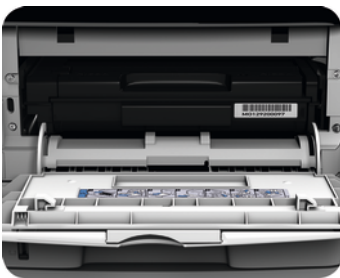

# Effortless desktop printing

Small, smart and speedy, the Aficio™SP 3400N/SP 3410DN are at home in any small or personal office. They offer everything you need for everyday personal document production. Network-ready as standard, these B/W A4 laser printers are easy to operate and maintain. You get Ricoh quality at a low Total Cost of Ownership.

- Productive: 28 pages per minute.
- Easy operation.
- Standard networking.
- Standard duplexing (SP 3410DN).
- Versatile printing.

### USER-FRIENDLY OPERATION

Like all Ricoh products, the SP 3400N/SP 3410DN are straightforward to use. Quick and simple user maintenance is ensured. With only one easy-to-replace cartridge, you conveniently replace drum and toner in one go. Paper can easily be removed from the full-front operational paper pass in the rare case of a jam.